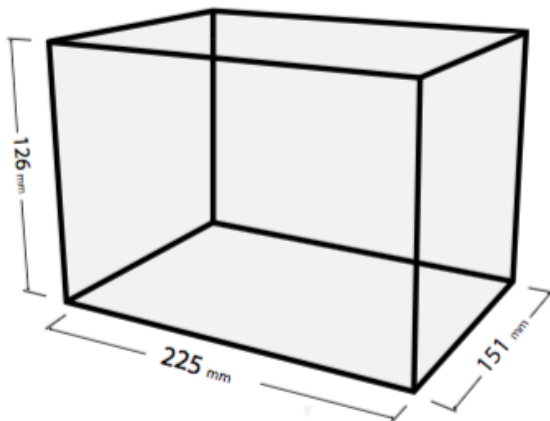

Box Multimediale Trasparente 10"

Internal dimensions

Dimensions	263.9x160.0x173.55 mm
Surface Structure	Acrylic
Colors	Black, White, Red, Blue
Display Size	10.1"
Trasparent Panel Display Area	222.7(w) x 125.8(W) mm
Product Display Area	225x126x151
Resolution	1024x600
Brightness	300cd/m ²
Contrast Ratio	300:1
Touch Technology	Projected Capacitive
Points	4 touch points
O.S.	Android 4.4.1
Storage type	SD Card, USB 2.0
Compatible formats	MPEG1, MPEG2, MPEG4, MP3, AVI, JPG
Speakers	2 x 2W
Power Voltage	Power supply DC 12V 5A
Power consumption	24W
Weight	1,59 Kg