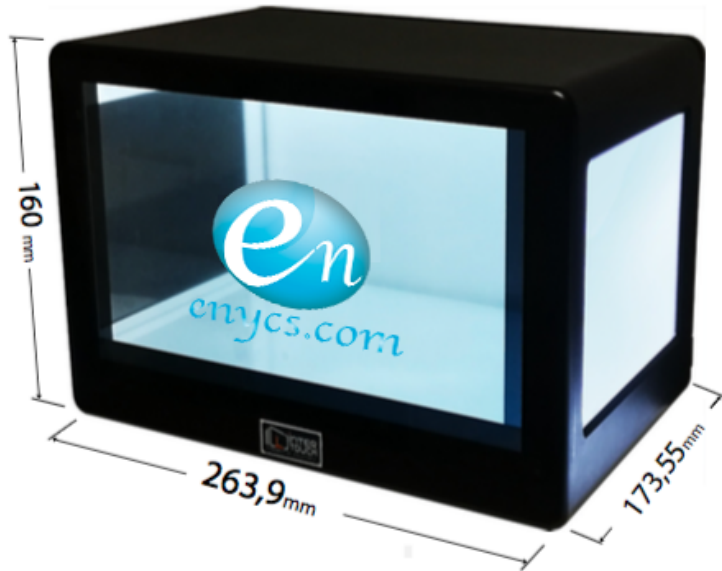

Box Multimediale Trasparente 10"

Internal dimensions

Dimensions	263.9x160.0x173.55 mm
Surface Structure	Acrylic
Colors	Black, White, Red, Blue
Display Size	10.1"
Trasparent Panel Display Area	222.7(w) x 125.8(W) mm
Product Display Area	225x126x151
Resolution	1024x600
Brightness	300cd/m ²
Contrast Ratio	300:1
Touch Technology	Projected Capacitive
Points	4 touch points
O.S.	Android 4.4.1
Storage type	SD Card, USB 2.0
Compatible formats	MPEG1, MPEG2, MPEG4, MP3, AVI, JPG
Speakers	2 x 2W
Power Voltage	Power supply DC 12V 5A
Power consumption	24W
Weight	1,59 Kg